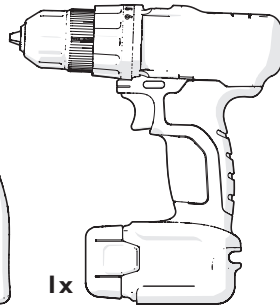

m o o o i

NR2 Medium | Large

UL

visit www.moooi.com for more information about the collection

m o o o i

NR2 Medium | Large

i

PLEASE HANDLE THIS PRODUCT WITH CARE. NEVER PLACE THE LAMP ON THE GROUND. THIS MAY DAMAGE THE PRODUCT.

NOT INCLUDED

visit www.mooy.com for more information about the collection

m o o o i

NR2 Medium | Large

1

2

3

3